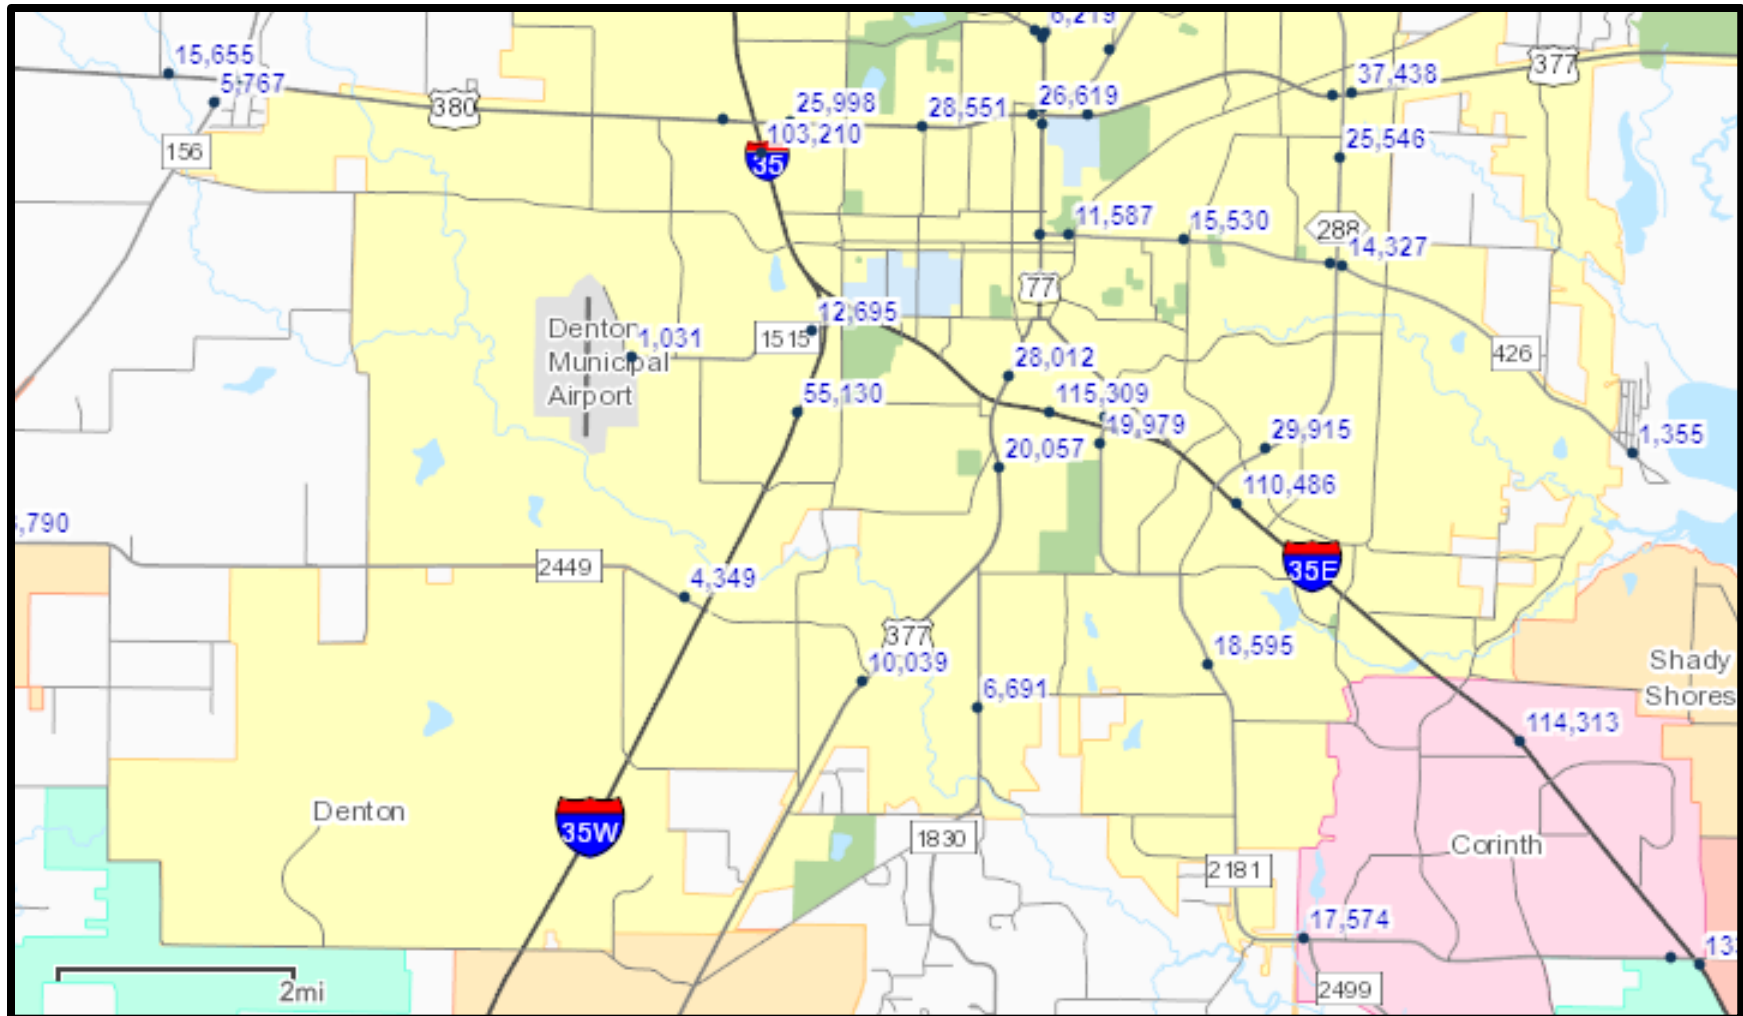

Overview Map of Dallas District Traffic Map 2018

For the Texas Department of Transportation 2018 District Traffic Web Viewer, visit:

<http://txdot.maps.arcgis.com/apps/webappviewer/index.html?id=75e148d784554d99bea6e8602986bfd2>

Updated: September 2019

Overview Map of Dallas District Traffic Map 2018

For the Texas Department of Transportation 2018 District Traffic Web Viewer, visit:
<http://txdot.maps.arcgis.com/apps/webappviewer/index.html?id=75e148d784554d99bea6e8602986bfd2>