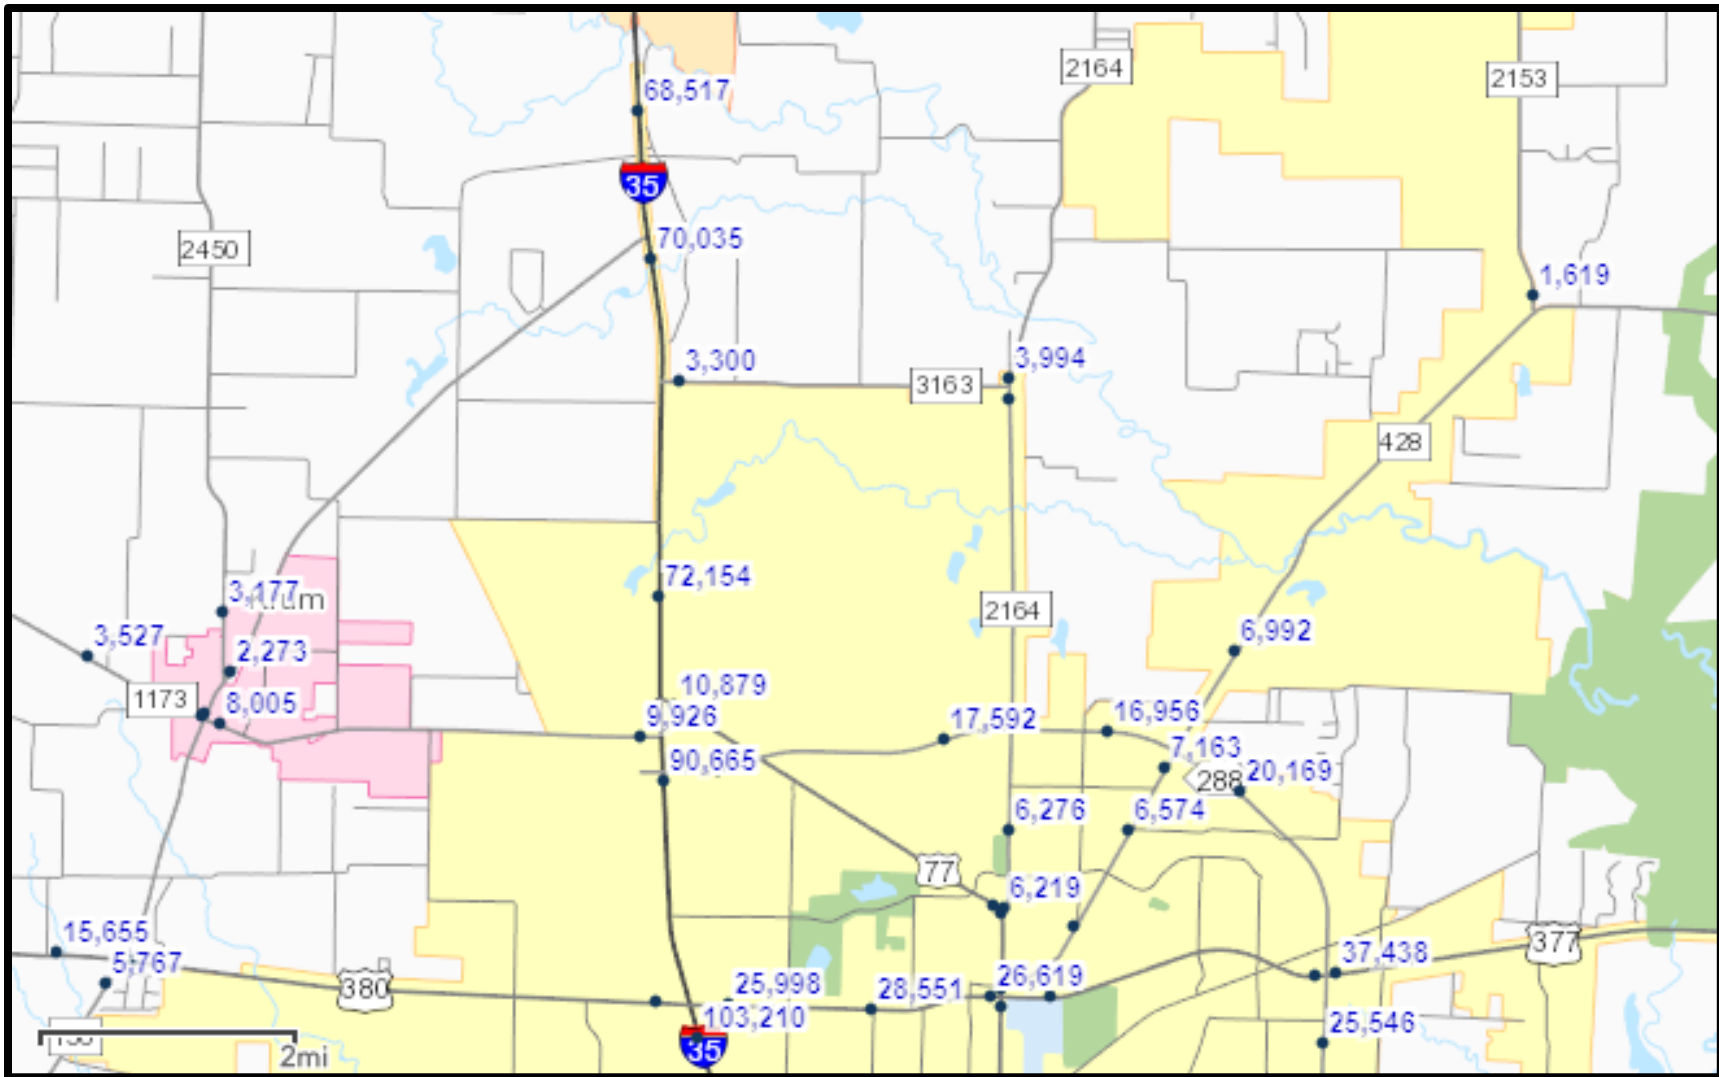

Overview Map of Dallas District Traffic Map 2018

For the Texas Department of Transportation 2018 District Traffic Web Viewer, visit:

<http://txdot.maps.arcgis.com/apps/webappviewer/index.html?id=75e148d784554d99bea6e8602986bfd2>

Updated: September 2019

Overview Map of Dallas District Traffic Map 2018

For the Texas Department of Transportation 2018 District Traffic Web Viewer, visit:
<http://txdot.maps.arcgis.com/apps/webappviewer/index.html?id=75e148d784554d99bea6e8602986bfd2>