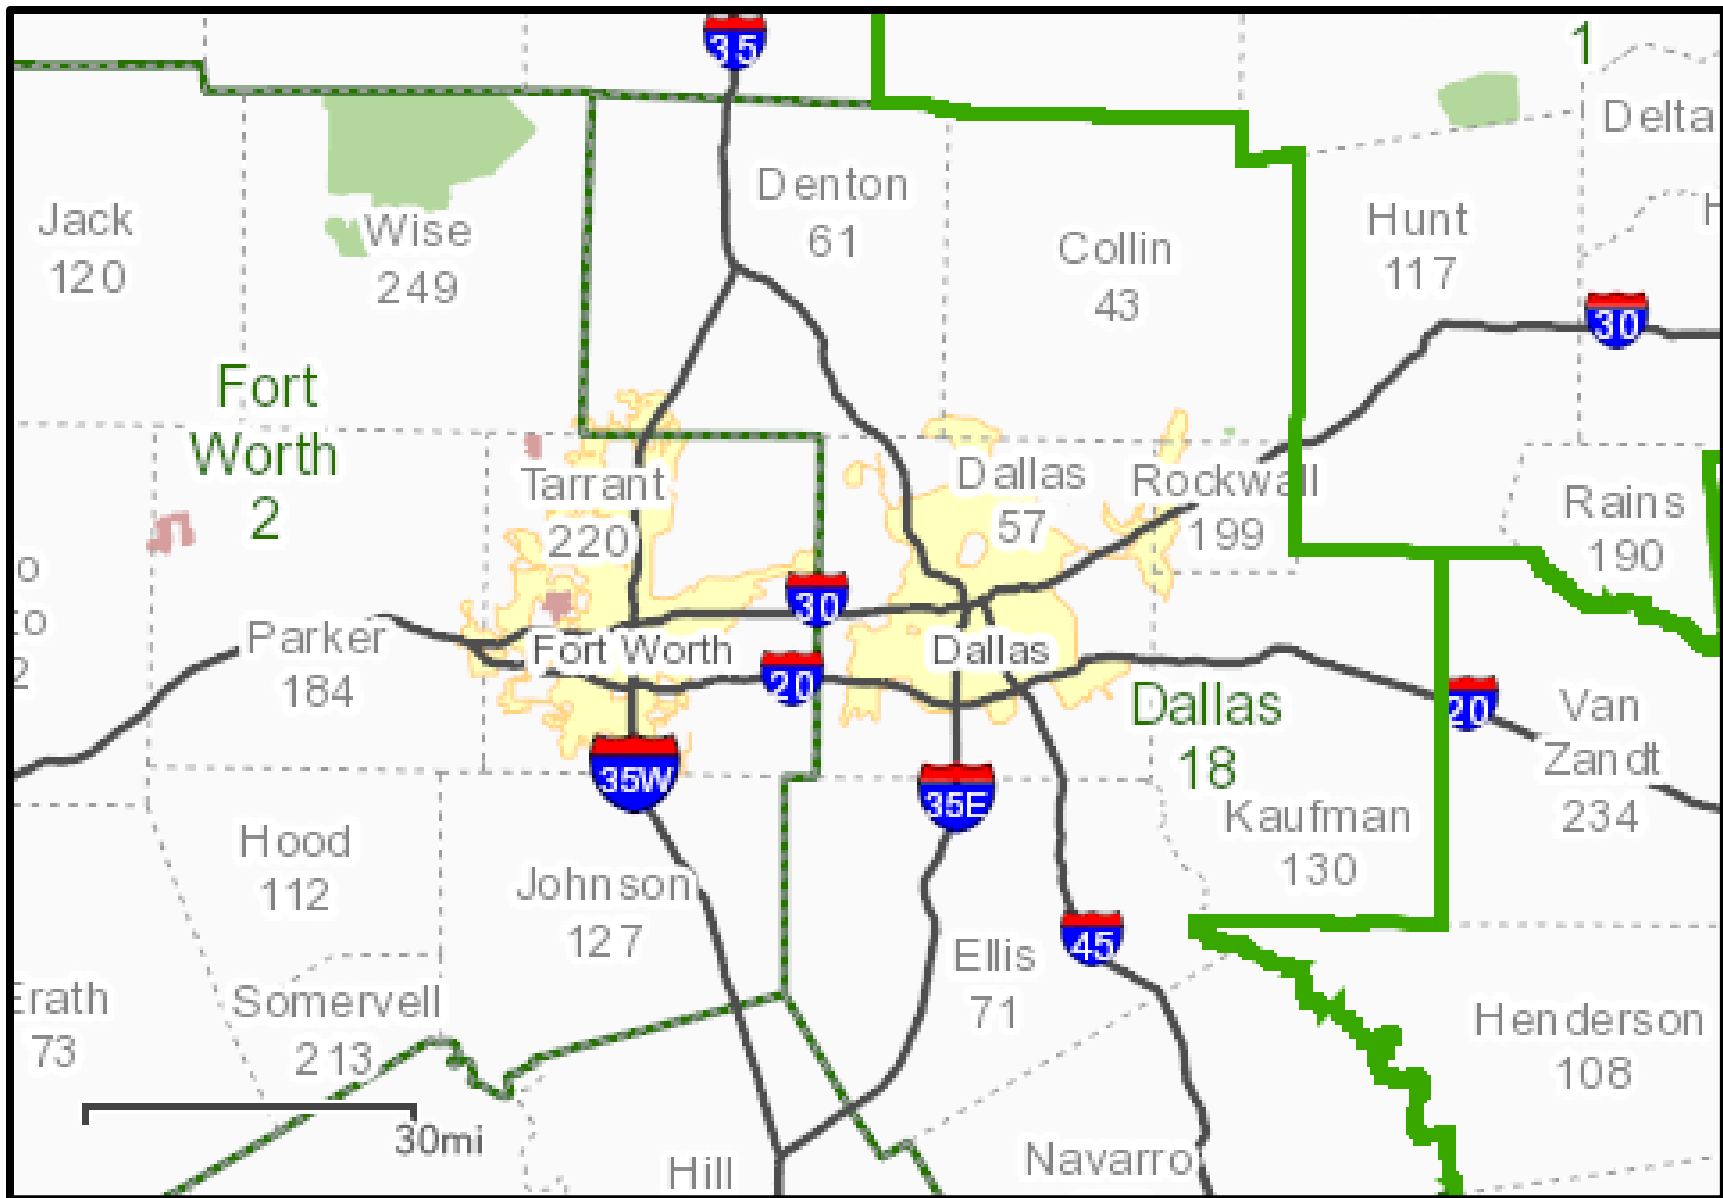

Overview Map of Dallas District Traffic Map 2018

For the Texas Department of Transportation 2018 District Traffic Web Viewer, visit:

<http://txdot.maps.arcgis.com/apps/webappviewer/index.html?id=75e148d784554d99bea6e8602986bfd2>

Updated: September 2019

Overview Map of Dallas District Traffic Map 2018

For the Texas Department of Transportation 2018 District Traffic Web Viewer, visit:
<http://txdot.maps.arcgis.com/apps/webappviewer/index.html?id=75e148d784554d99bea6e8602986bfd2>