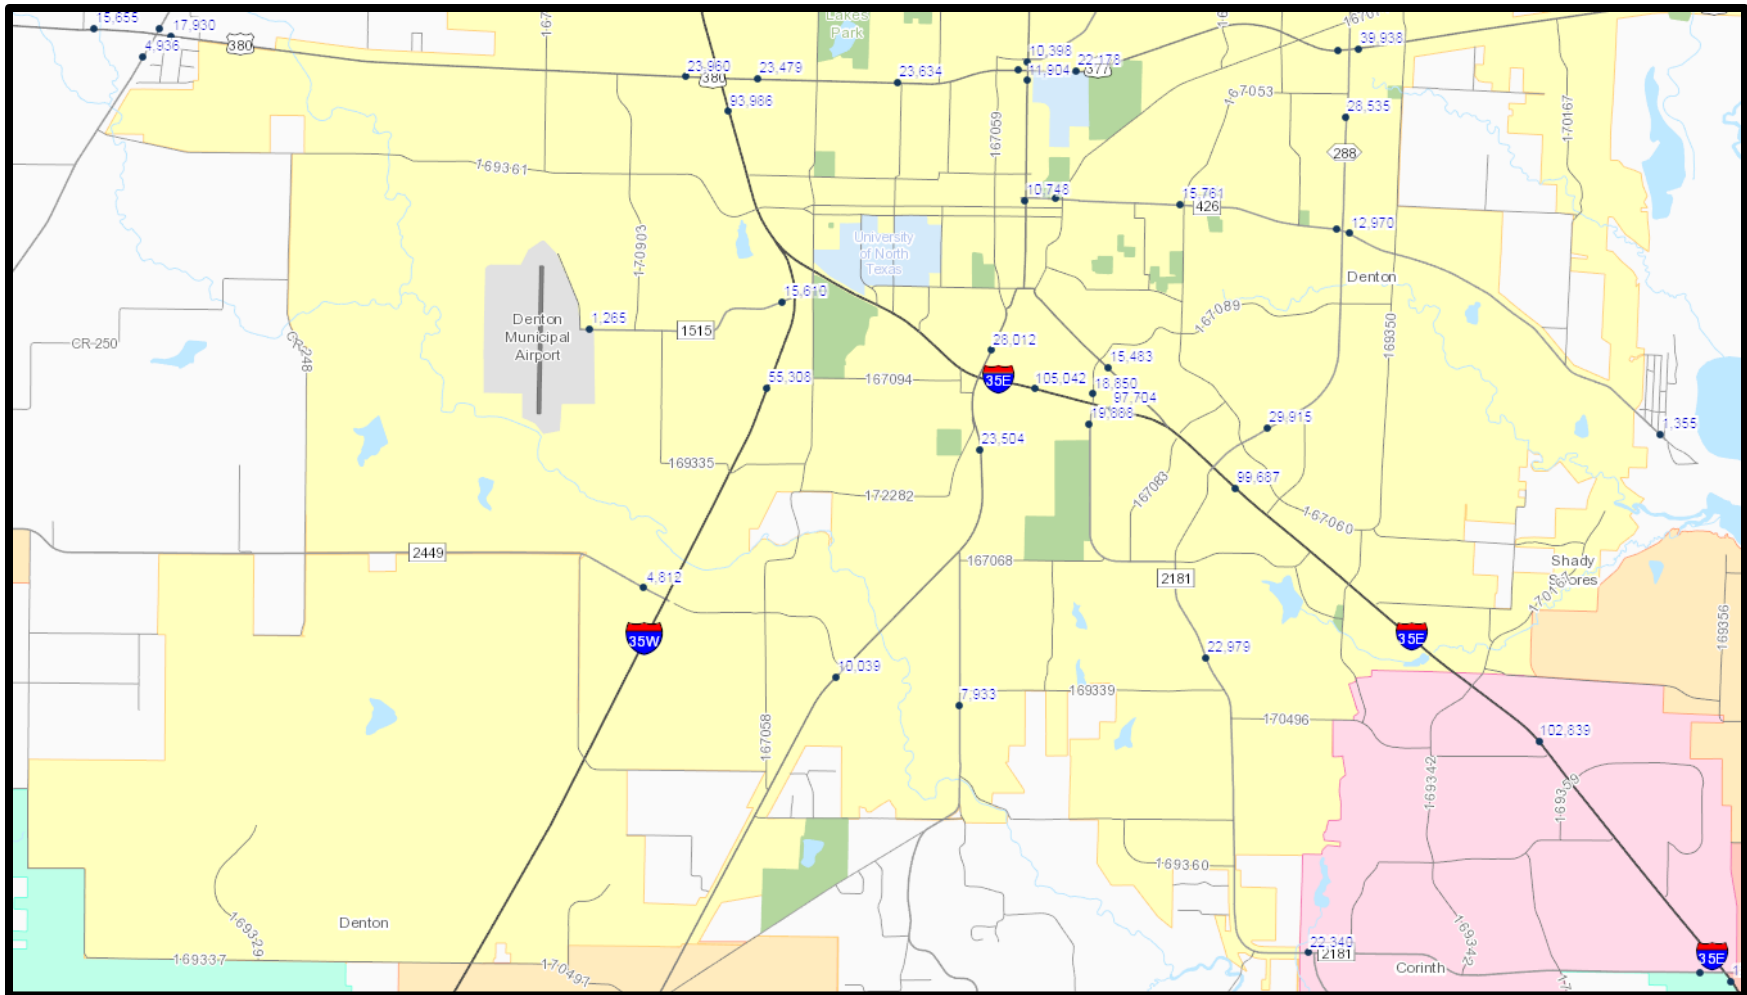

Overview Map of Dallas District Traffic Map 2017

For the Texas Department of Transportation 2017 District Traffic Web Viewer, visit:

<http://txdot.maps.arcgis.com/apps/webappviewer/index.html?id=06fea0307dda42c1976194bf5a98b3a1>

Updated: September 2018