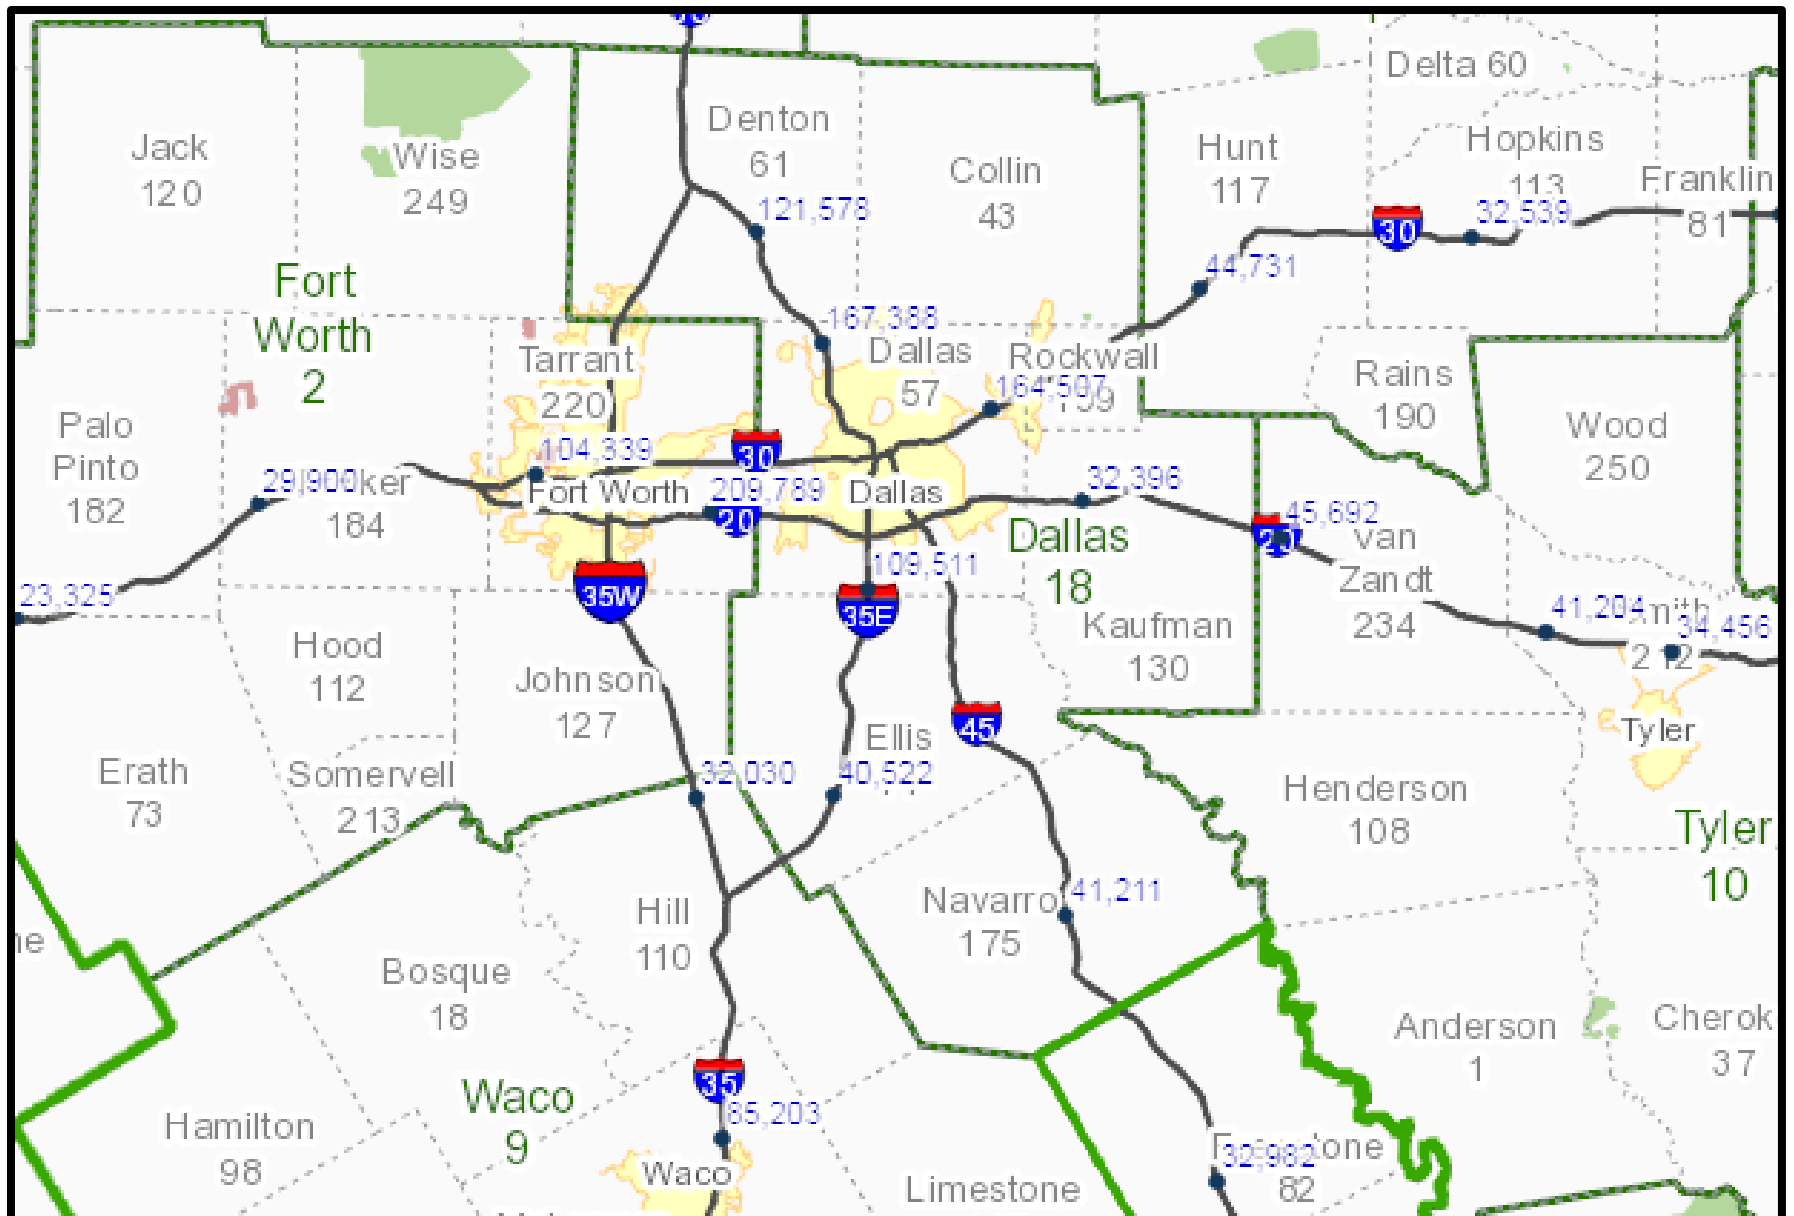

## Overview Map of Dallas District Traffic Map 2017

For the Texas Department of Transportation 2017 District Traffic Web Viewer, visit:

<http://txdot.maps.arcgis.com/apps/webappviewer/index.html?id=06fea0307dda42c1976194bf5a98b3a1>

# Overview Map of Dallas District Traffic Map 2017

For the Texas Department of Transportation 2017 District Traffic Web Viewer, visit:

<http://txdot.maps.arcgis.com/apps/webappviewer/index.html?id=06fea0307dda42c1976194bf5a98b3a1>