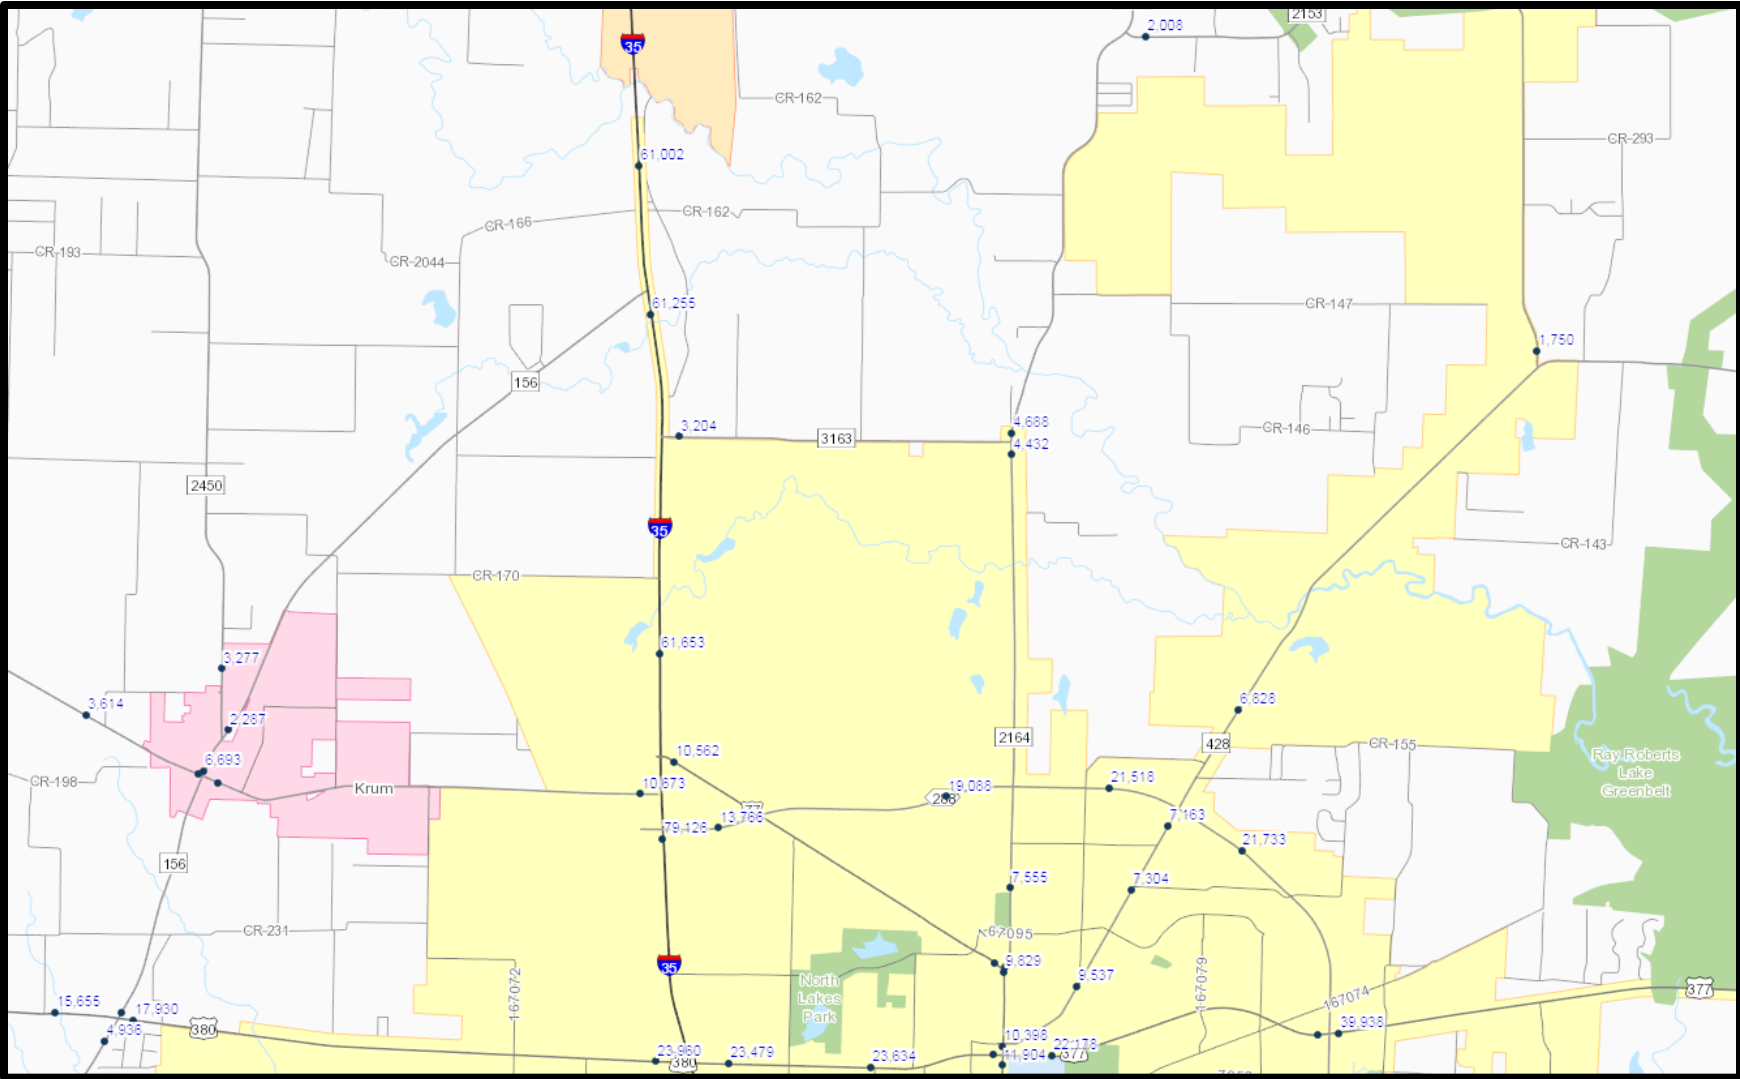

## Overview Map of Dallas District Traffic Map 2017

For the Texas Department of Transportation 2017 District Traffic Web Viewer, visit:

<http://txdot.maps.arcgis.com/apps/webappviewer/index.html?id=06fea0307dda42c1976194bf5a98b3a1>

# Overview Map of Dallas District Traffic Map 2017

For the Texas Department of Transportation 2017 District Traffic Web Viewer, visit:

<http://txdot.maps.arcgis.com/apps/webappviewer/index.html?id=06fea0307dda42c1976194bf5a98b3a1>