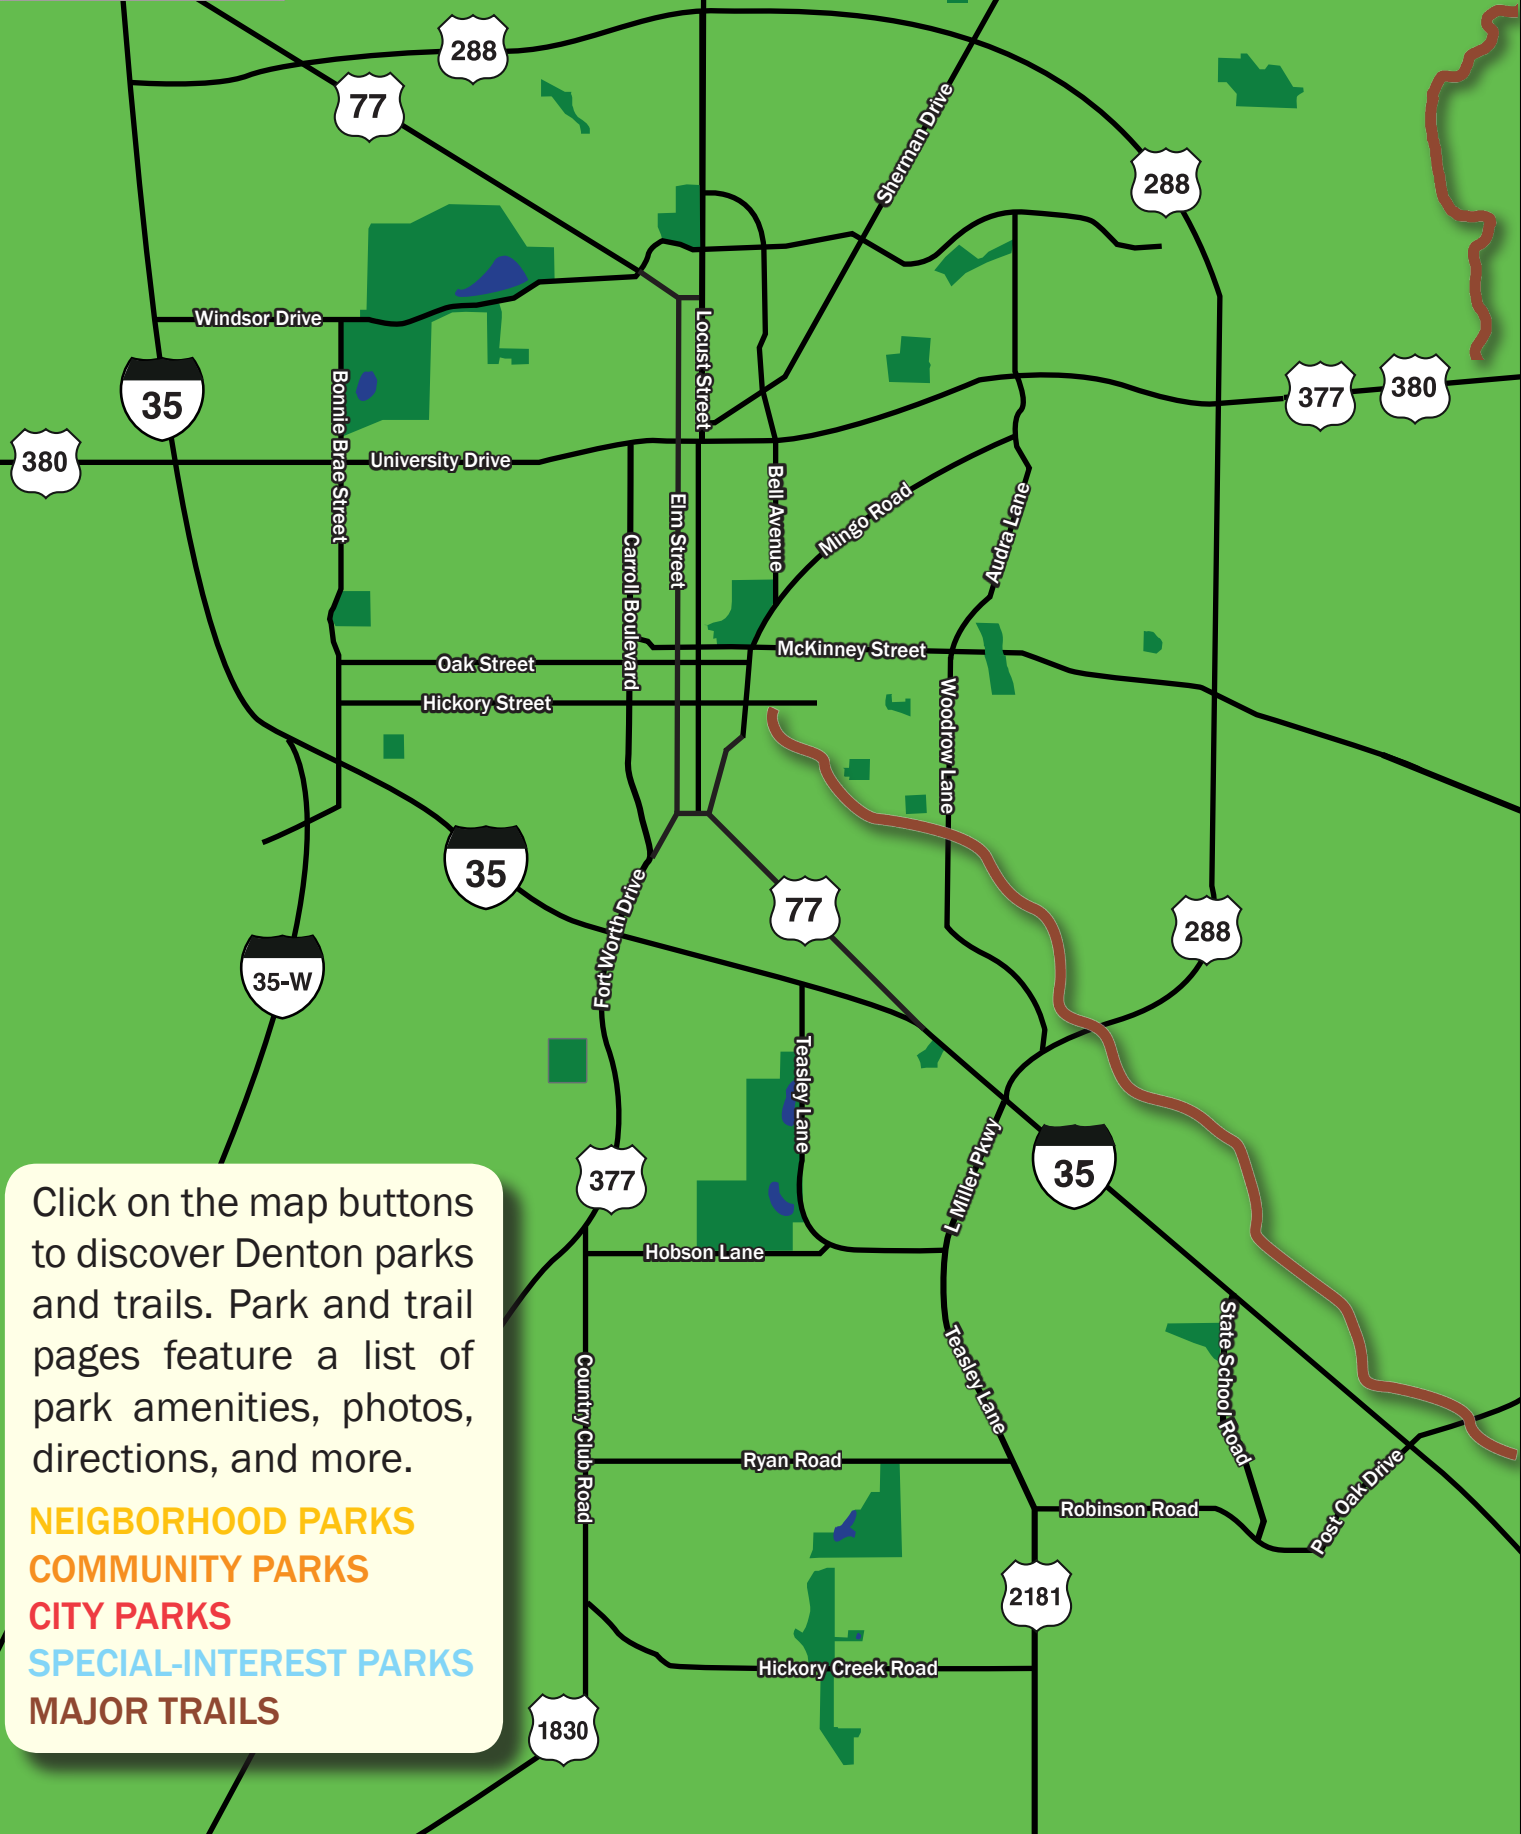

www.cityofdenton.com
 ADA/EOE/ADEA
 TDD: (800) 735-2989

Click on the map buttons to discover Denton parks and trails. Park and trail pages feature a list of park amenities, photos, directions, and more.

- NEIGHBORHOOD PARKS**
- COMMUNITY PARKS**
- CITY PARKS**
- SPECIAL-INTEREST PARKS**
- MAJOR TRAILS**